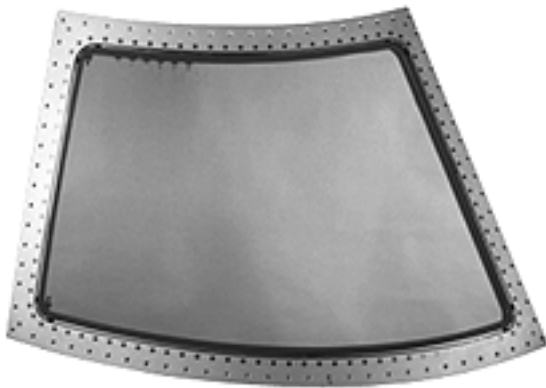

EMBRAER LEGACY

Cockpit Windows

Legacy Main Windshield

Legacy Cockpit Side Window

Benefits & Advantages of Sierracin Cockpit Windows

Original Equipment Supplier (OEM)

In Business Over 50 Years

Upgraded to Latest Configuration